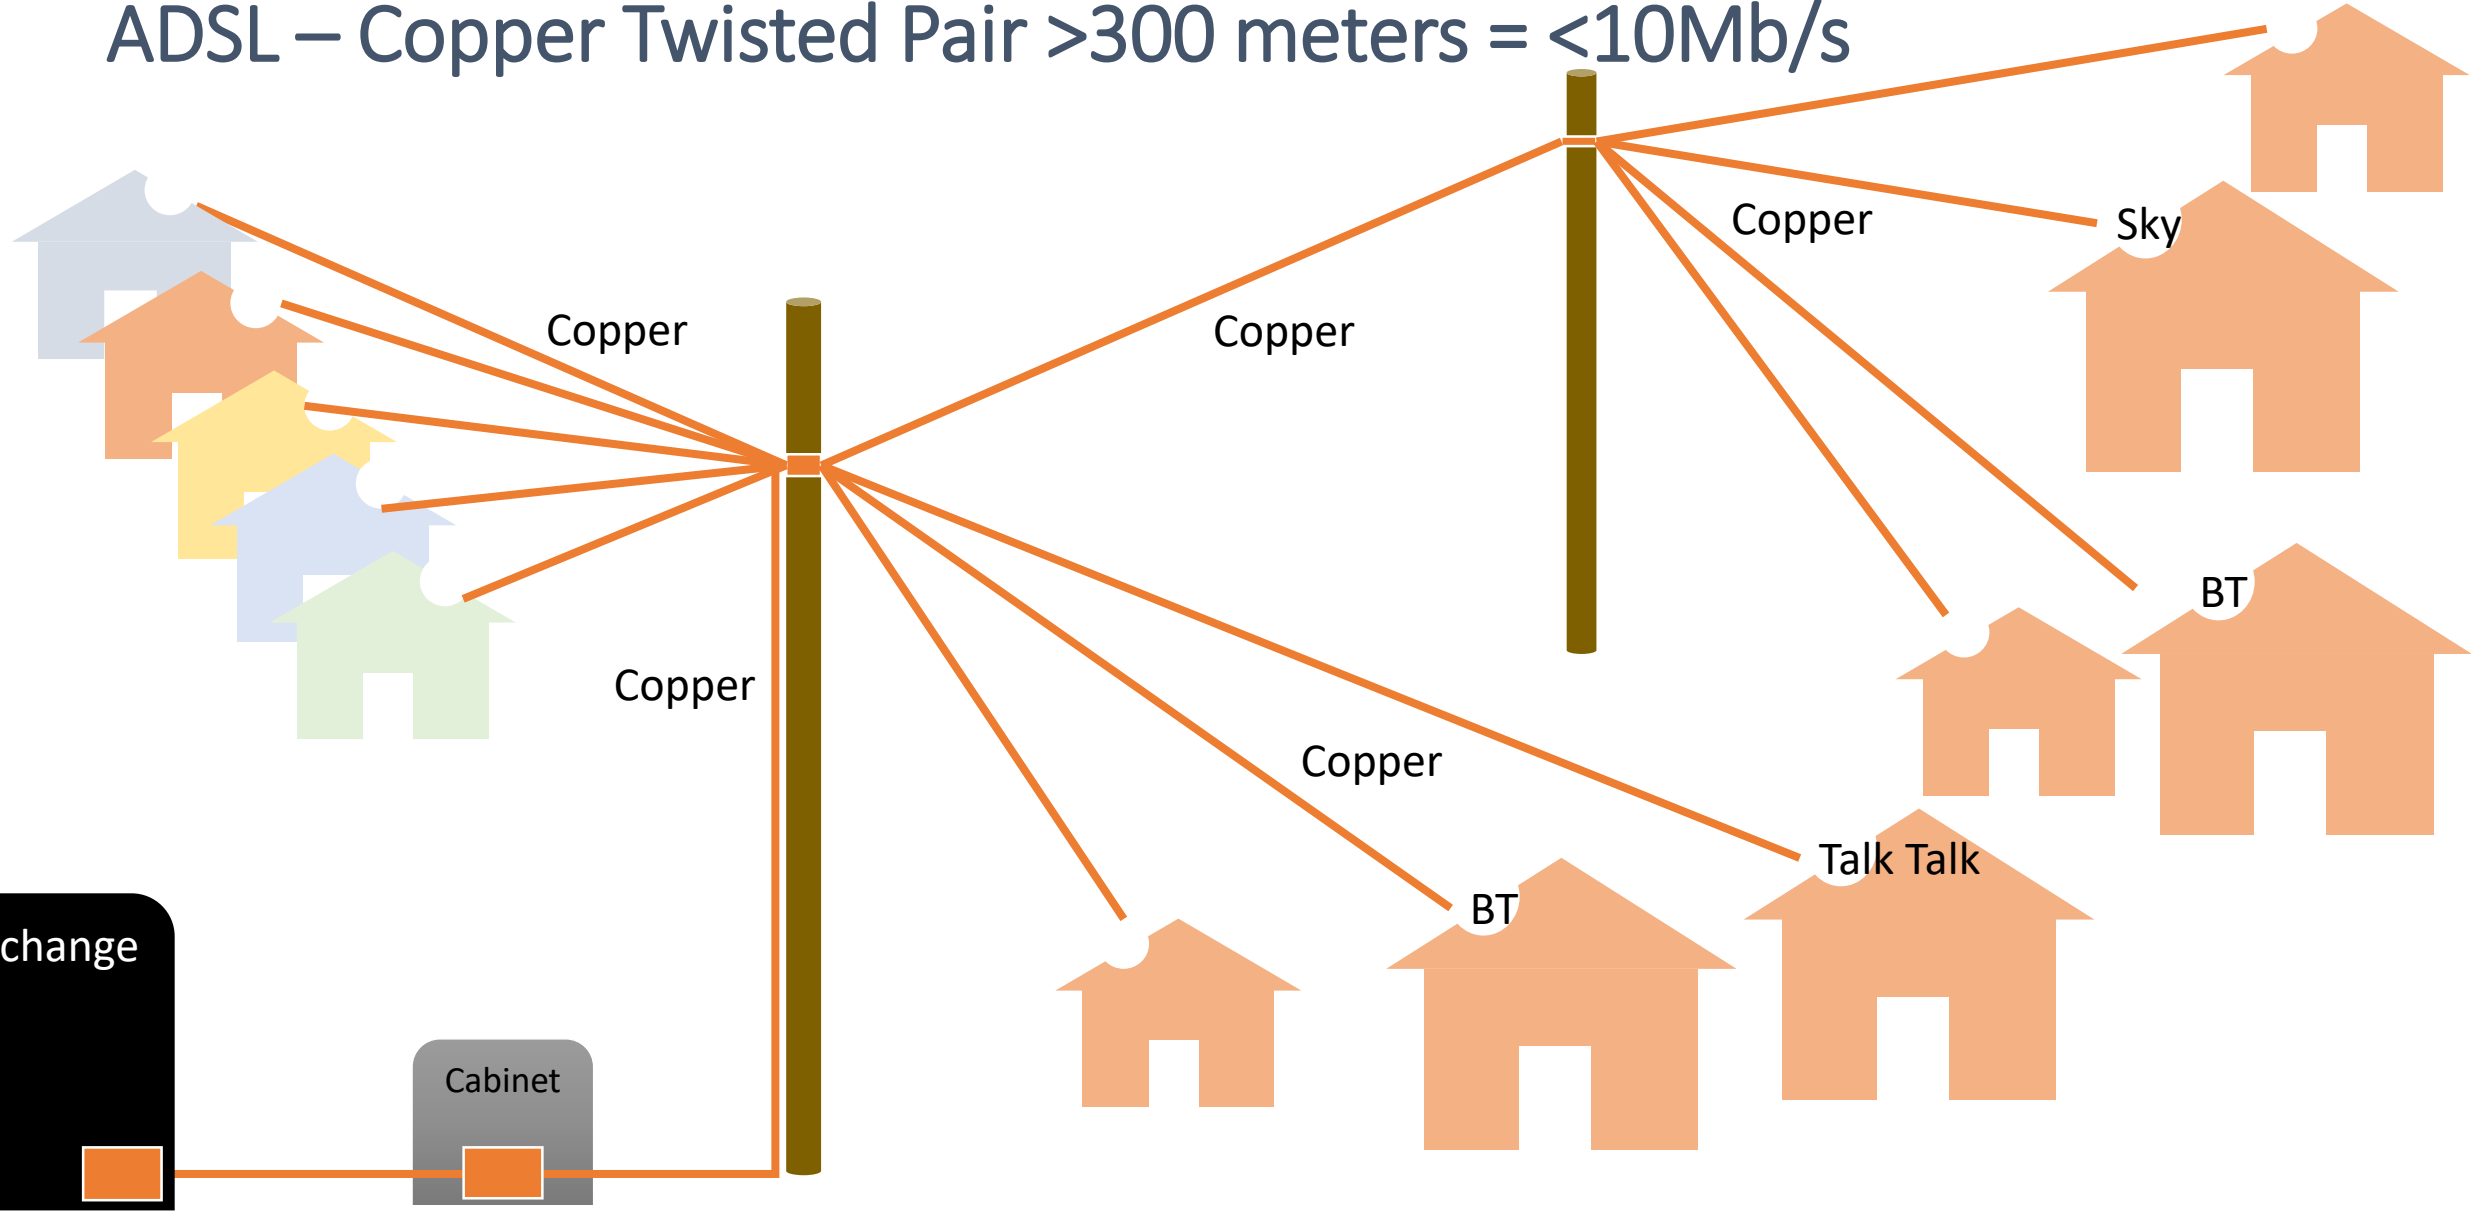

Wireless Vs Copper

Fixed Wireless Access

Vs

BT Copper To The Cabinet (CTTC)

ADSL – Copper Twisted Pair >300 meters = <10Mb/s

Fixed Wireless Access – 0000's meters = 50 Mb/s